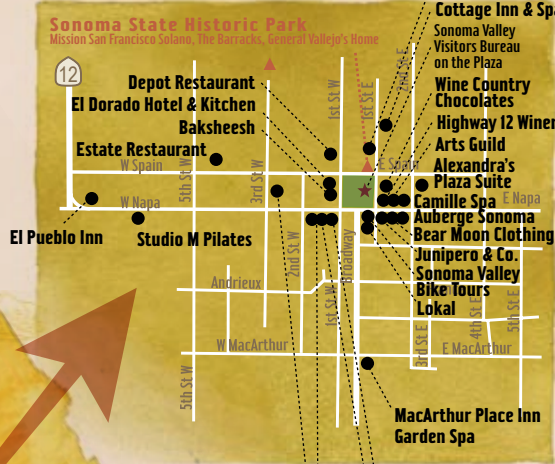

Flamingo Resort & Spa  
Healdsburg Country Gardens

# Girlfriends WEEKEND SONOMA VALLEY

## City of Sonoma

- Legend**
- Open to the public
  - By appointment only
  - Not open to the public
  - ▲ Regional & State Parks
  - ★ SVVB Visitor Centers

**SONOMA VALLEY**  
VISITORS BUREAU

REAL WINE COUNTRY